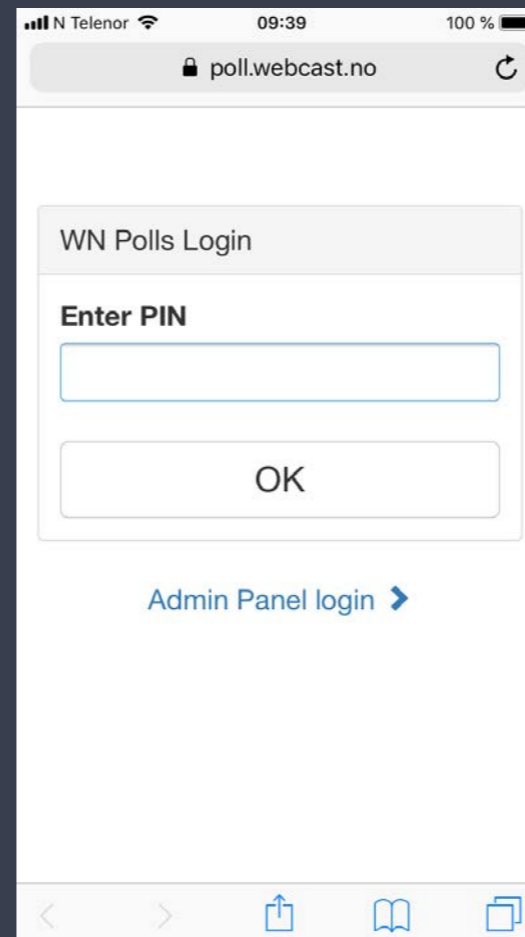

WEBCAST.NO

**WN Poll/Comments**

Poll/Comment audience participation platform

## What is WN Poll/ Comments ?

**WN Poll/Comments** is a audience participation platform for running live polls and comments aggregated from the audience and shown on screens and/or projectors.

A light weight web application is used by the audience and they log in using a pin code:

After logging in user can choose to participate in a poll (if any is active) or to send in a question or a comment.