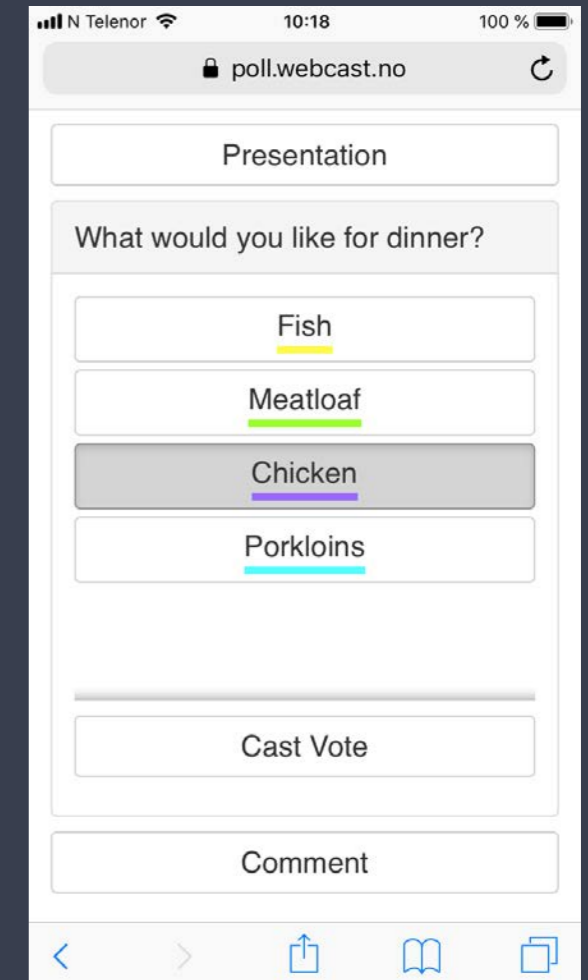

What is WN Poll/ Comments ?

Using the poll solution is very similar. Participants log in via the webapp on their smart phone using the provided pin code and press the Poll button. Then they are presented with the active poll and can cast their vote by pressing the button for their choice and press the "Cast Vote" button: