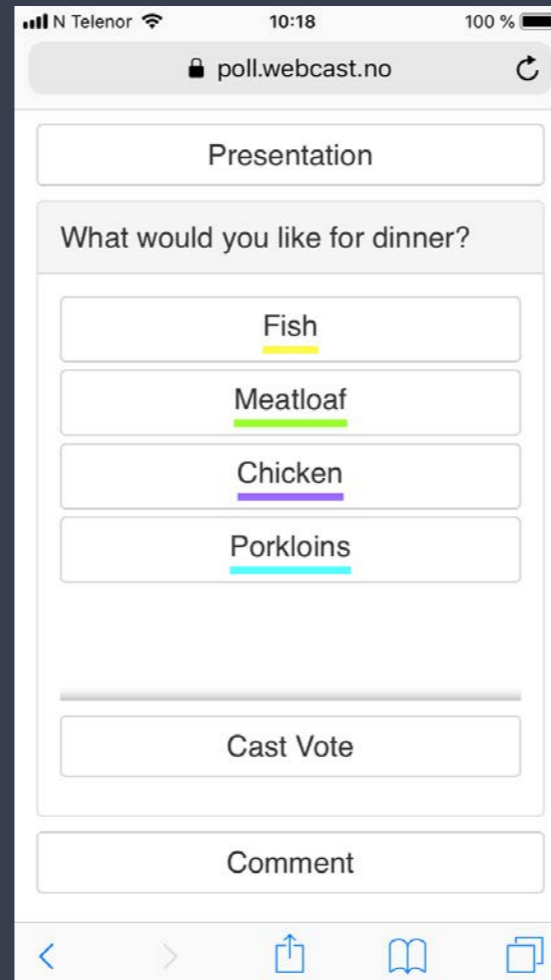

What is WN Poll/ Comments ?

Using the poll solution is very similar. Participants log in via the webapp on their smart phone using the provided pin code and press the Poll button. Then they are presented with the active poll and can cast their vote by pressing the button for their choice and press the "Cast Vote" button: